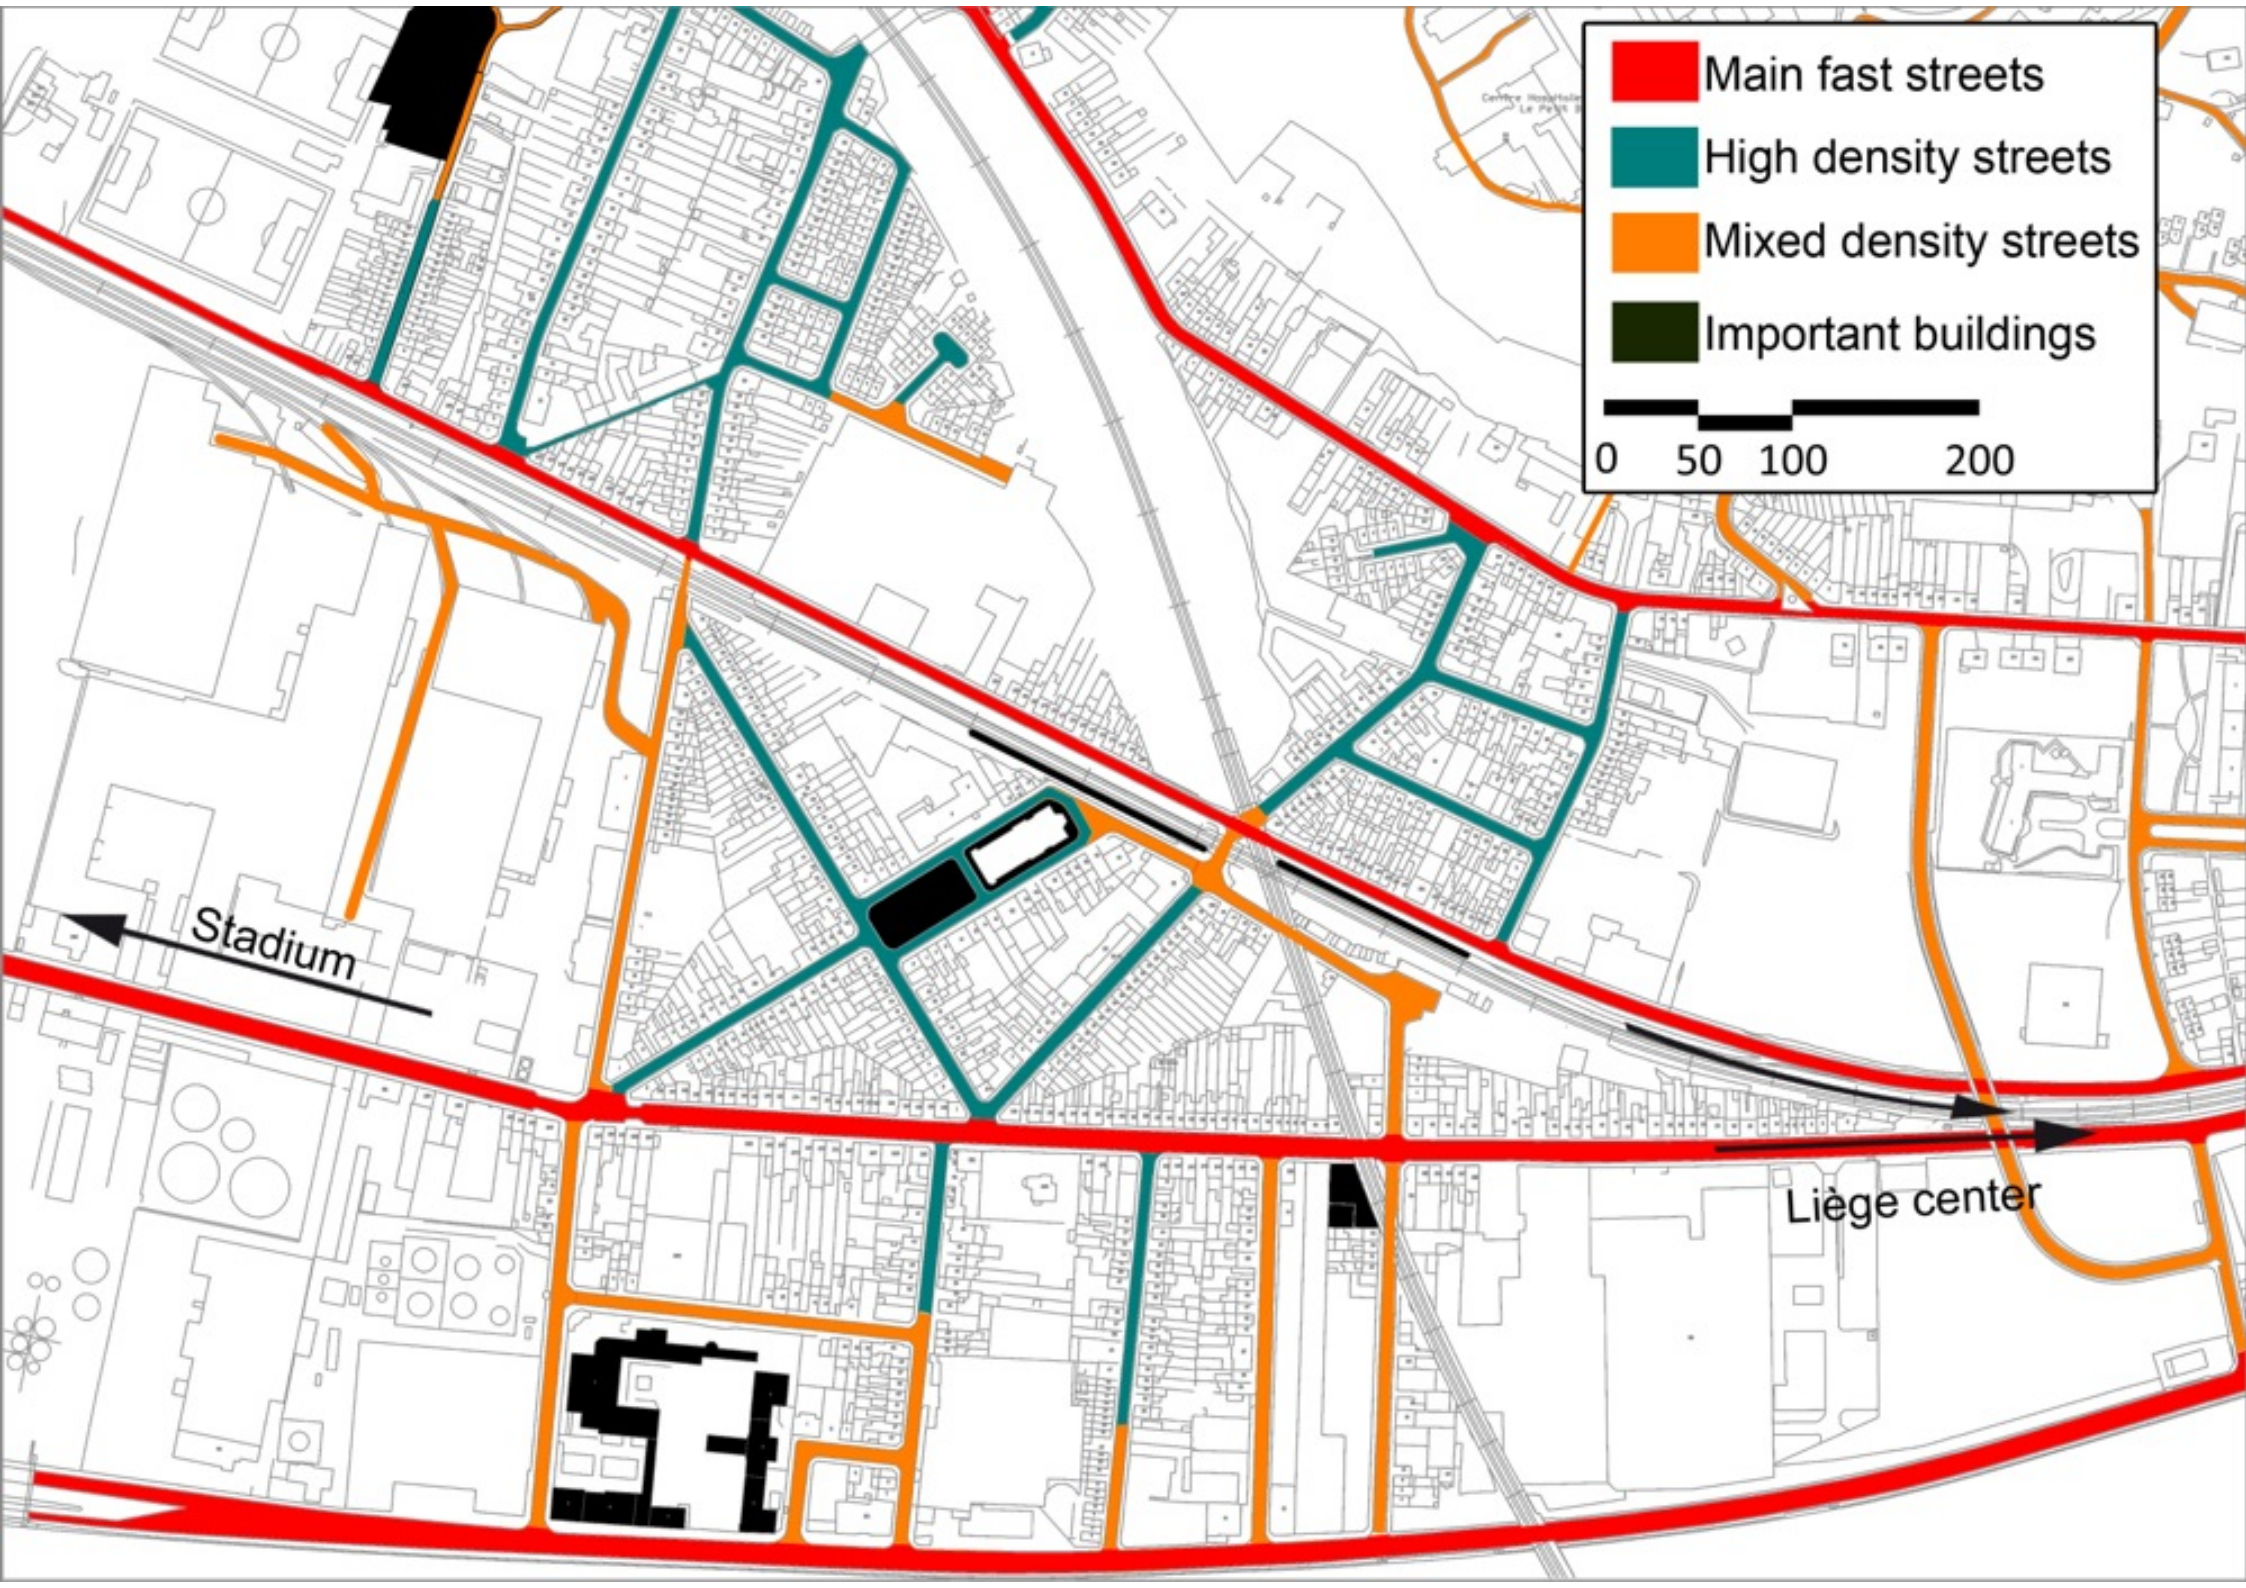

Good CRI

Sodium- Bad CRI

The Problem: no face recognition

3 types of streets

-Main fast street-Wide-Big (characters) define-----different solution

-High Density street- small- narrow

-Mixed density street- Public Utility + Housing....

 Main fast streets

Centre Hospitalier Européen
Le Petit Bourgois

High density streets

Centre municipal d'activités
Le Petit Bourgeois

 Mixed density streets

Step 1 - 2012-2015 - improving high density streets lights

3 different solutions for 3 different streets

2nd-Connecting important buildings with light spot
at the corner

1st- Replace Sodium with Metal Halide

STREET TYPE A:

STREET TYPE B:

STREET TYPE D:

FOCUS ON POINT A:
MAIN STREET