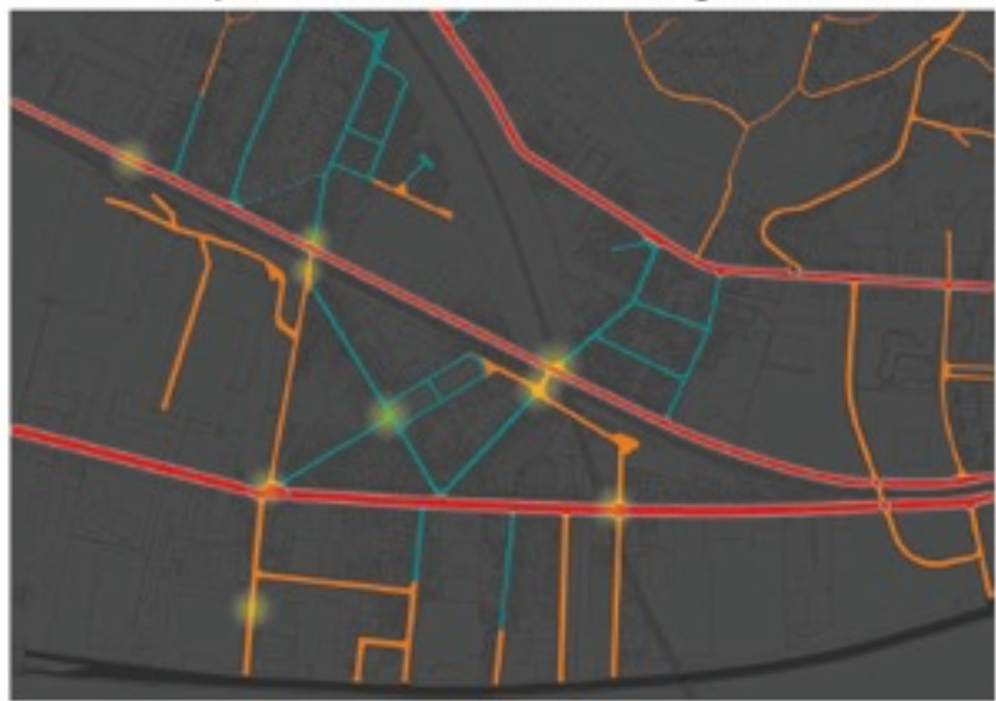

3 different solutions for 3 different streets

2nd-Connecting important buildings with light spot
at the corner

1st- Replace Sodium with Metal Halide

STREET TYPE A:

STREET TYPE B:

STREET TYPE D:

FOCUS ON POINT A:
MAIN STREET

FOCUS ON POINT B:
HIGH DENSITY STREET

ES 9551

2nd-Connecting important buildings with lightspot at the corner

Summary of different streets' solutions

Step 1 - 2012-2015 - improving high density streets lights

Step 2 - 2015 - corners and important places

Step 3 - 2015-2018 - improving mixed density streets lights

Step 4 - 2018-2022 - main streets lights renovation

LE CONCOURS DES VITRES

(THE COMPETITION OF WINDOWS)