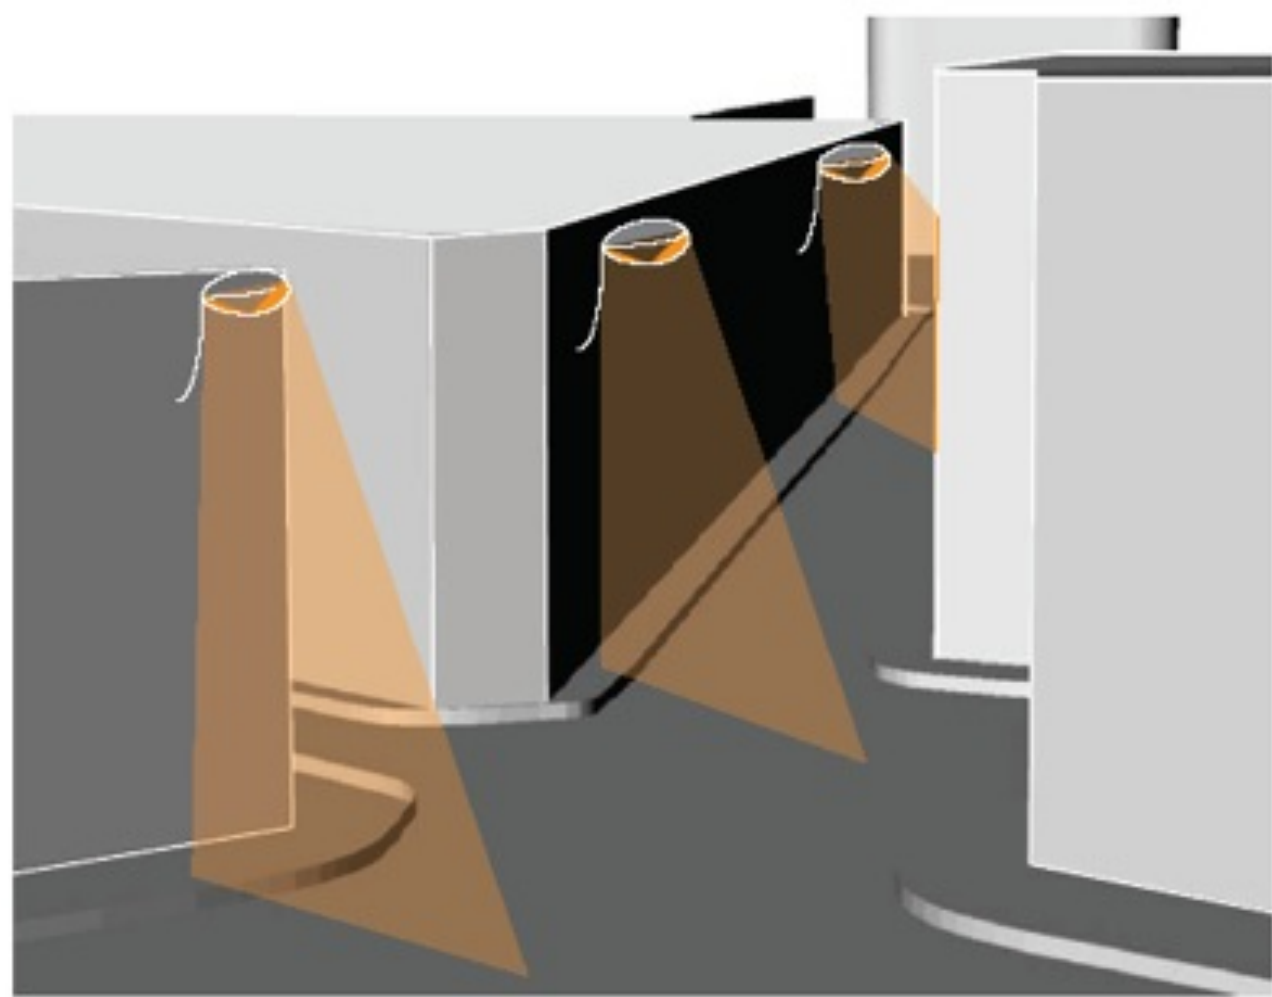

3 different solutions for 3 different streets

2nd-Connecting important buildings with light spot
at the corner

1st- Replace Sodium with Metal Halide

STREET TYPE A:

STREET TYPE B:

STREET TYPE D:

FOCUS ON POINT A:
MAIN STREET

FOCUS ON POINT B:
HIGH DENSITY STREET

ES 9551

2nd-Connecting important buildings with lightspot at the corner

Summary of different streets' solutions

Step 1 - 2012-2015 - improving high density streets lights