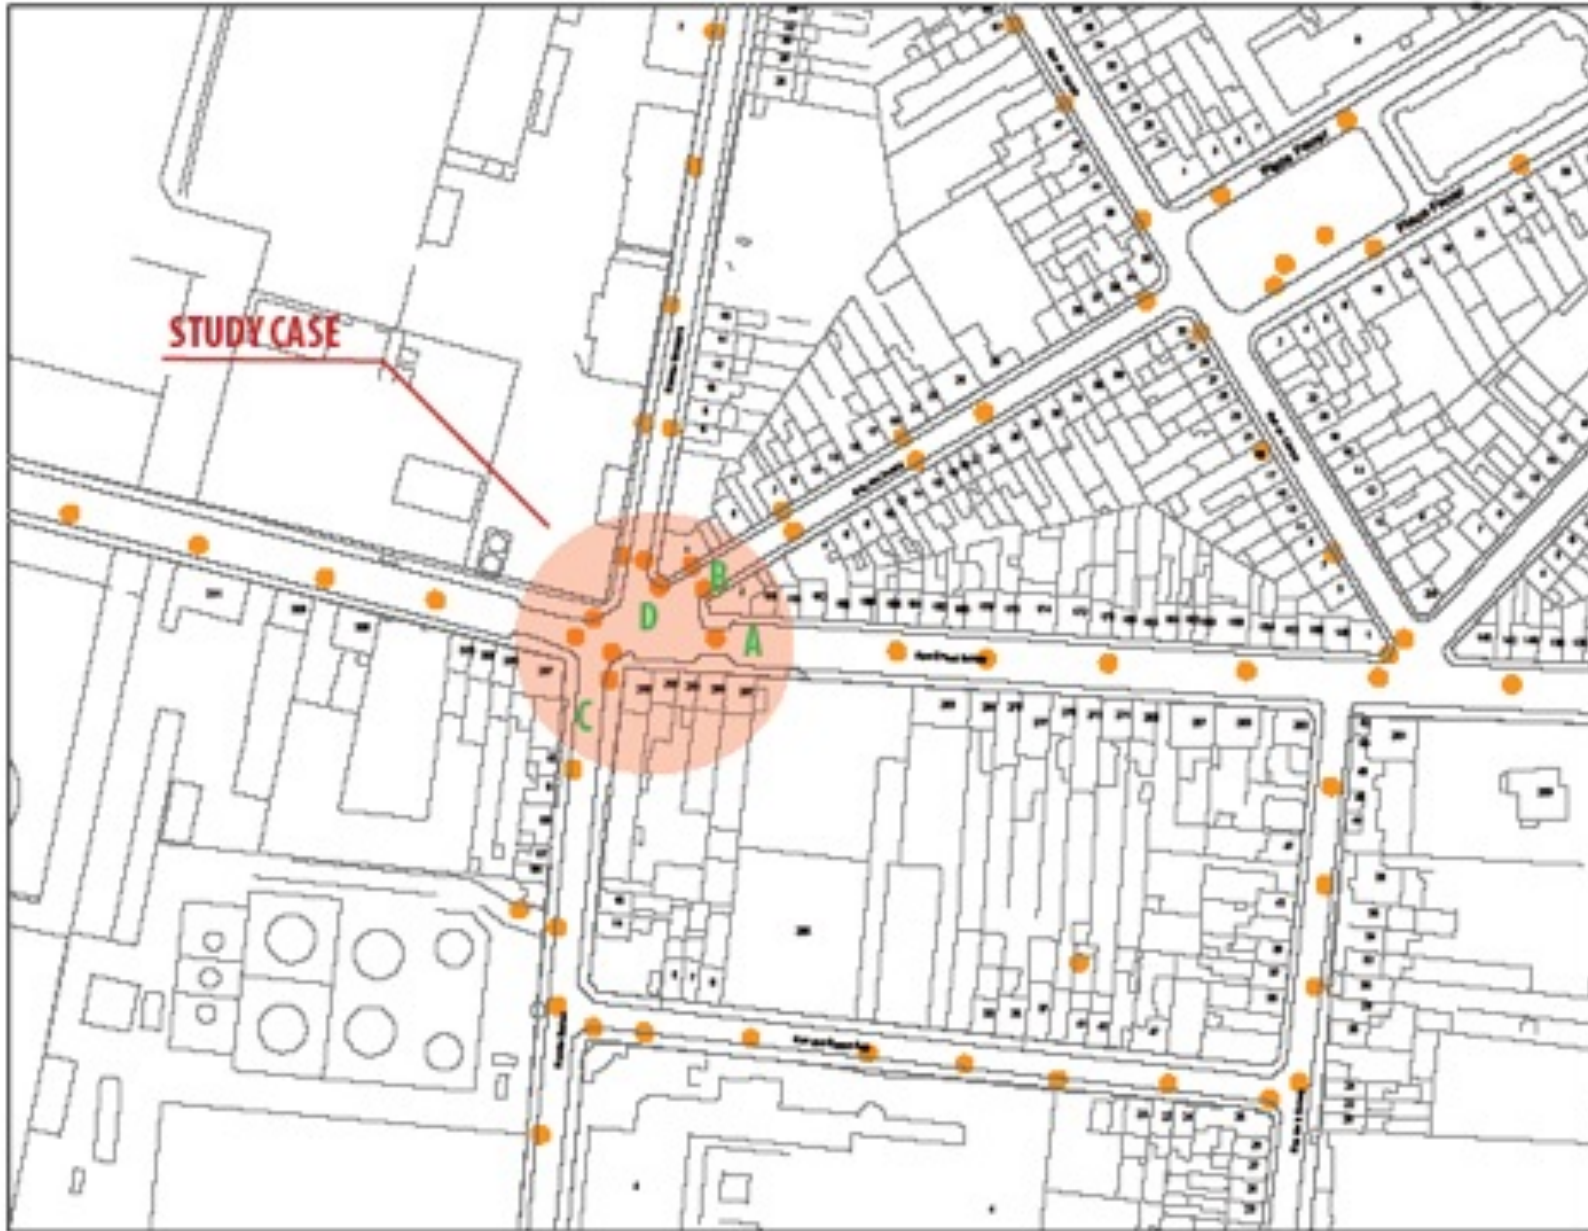

Step 2 - 2015 - corners and important places

Step 3 - 2015-2018 - improving mixed density streets lights

Step 4 - 2018-2022 - main streets lights renovation

The Concept:

1st- Replace Sodium with Metal Halide

3 different solutions for 3 different streets

2nd-Connecting important buildings with light spot
at the corner

1st- Replace Sodium with Metal Halide

STREET TYPE A:

STREET TYPE B:

STREET TYPE D:

FOCUS ON POINT A:
MAIN STREET