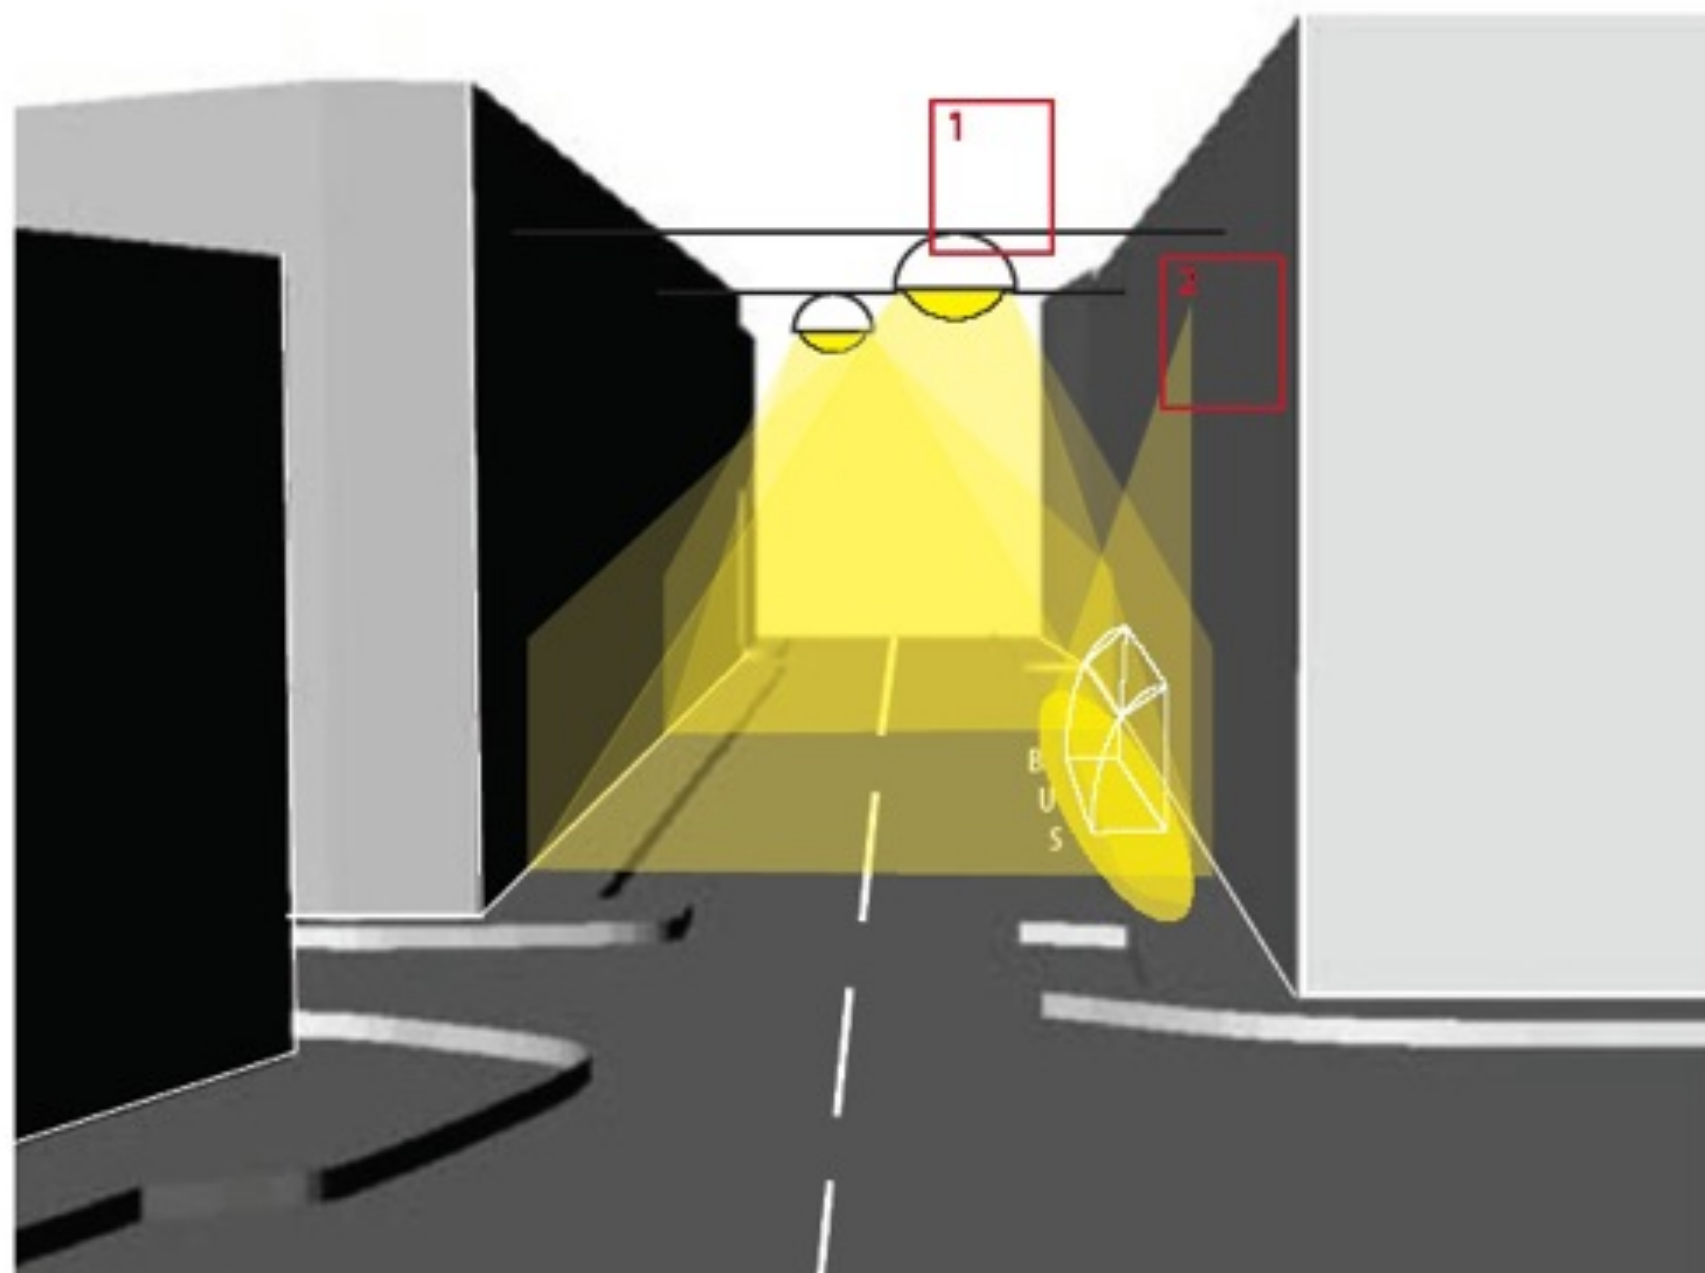

Step 2 - 2015 - corners and important places

Step 3 - 2015-2018 - improving mixed density streets lights

Step 4 - 2018-2022 - main streets lights renovation

The Concept:

1st- Replace Sodium with Metal Halide

3 different solutions for 3 different streets

2nd-Connecting important buildings with light spot
at the corner

1st- Replace Sodium with Metal Halide

STREET TYPE A:

STREET TYPE B:

STREET TYPE D:

FOCUS ON POINT A:
MAIN STREET

FOCUS ON POINT B:
HIGH DENSITY STREET

ES 9551

2nd-Connecting important buildings with lightspot at the corner

Summary of different streets' solutions

Step 1 - 2012-2015 - improving high density streets lights