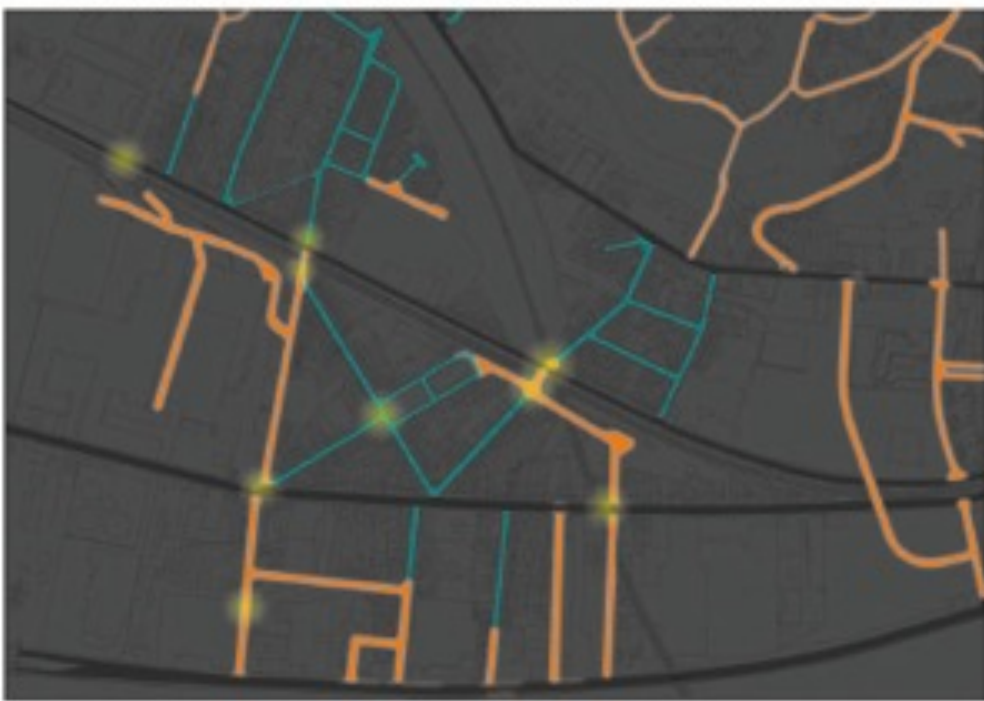

3 different solutions for 3 different streets

2nd-Connecting important buildings with light spot
at the corner

1st- Replace Sodium with Metal Halide

STREET TYPE A:

STREET TYPE B:

STREET TYPE D:

FOCUS ON POINT A:
MAIN STREET

FOCUS ON POINT B:
HIGH DENSITY STREET

ES 9551

2nd-Connecting important buildings with lightspot at the corner

Summary of different streets' solutions

Step 1 - 2012-2015 - improving high density streets lights

Step 2 - 2015 - corners and important places

Step 3 - 2015-2018 - improving mixed density streets lights

Step 4 - 2018-2022 - main streets lights renovation

LE CONCOURS DES VITRES

(THE COMPETITION OF WINDOWS)