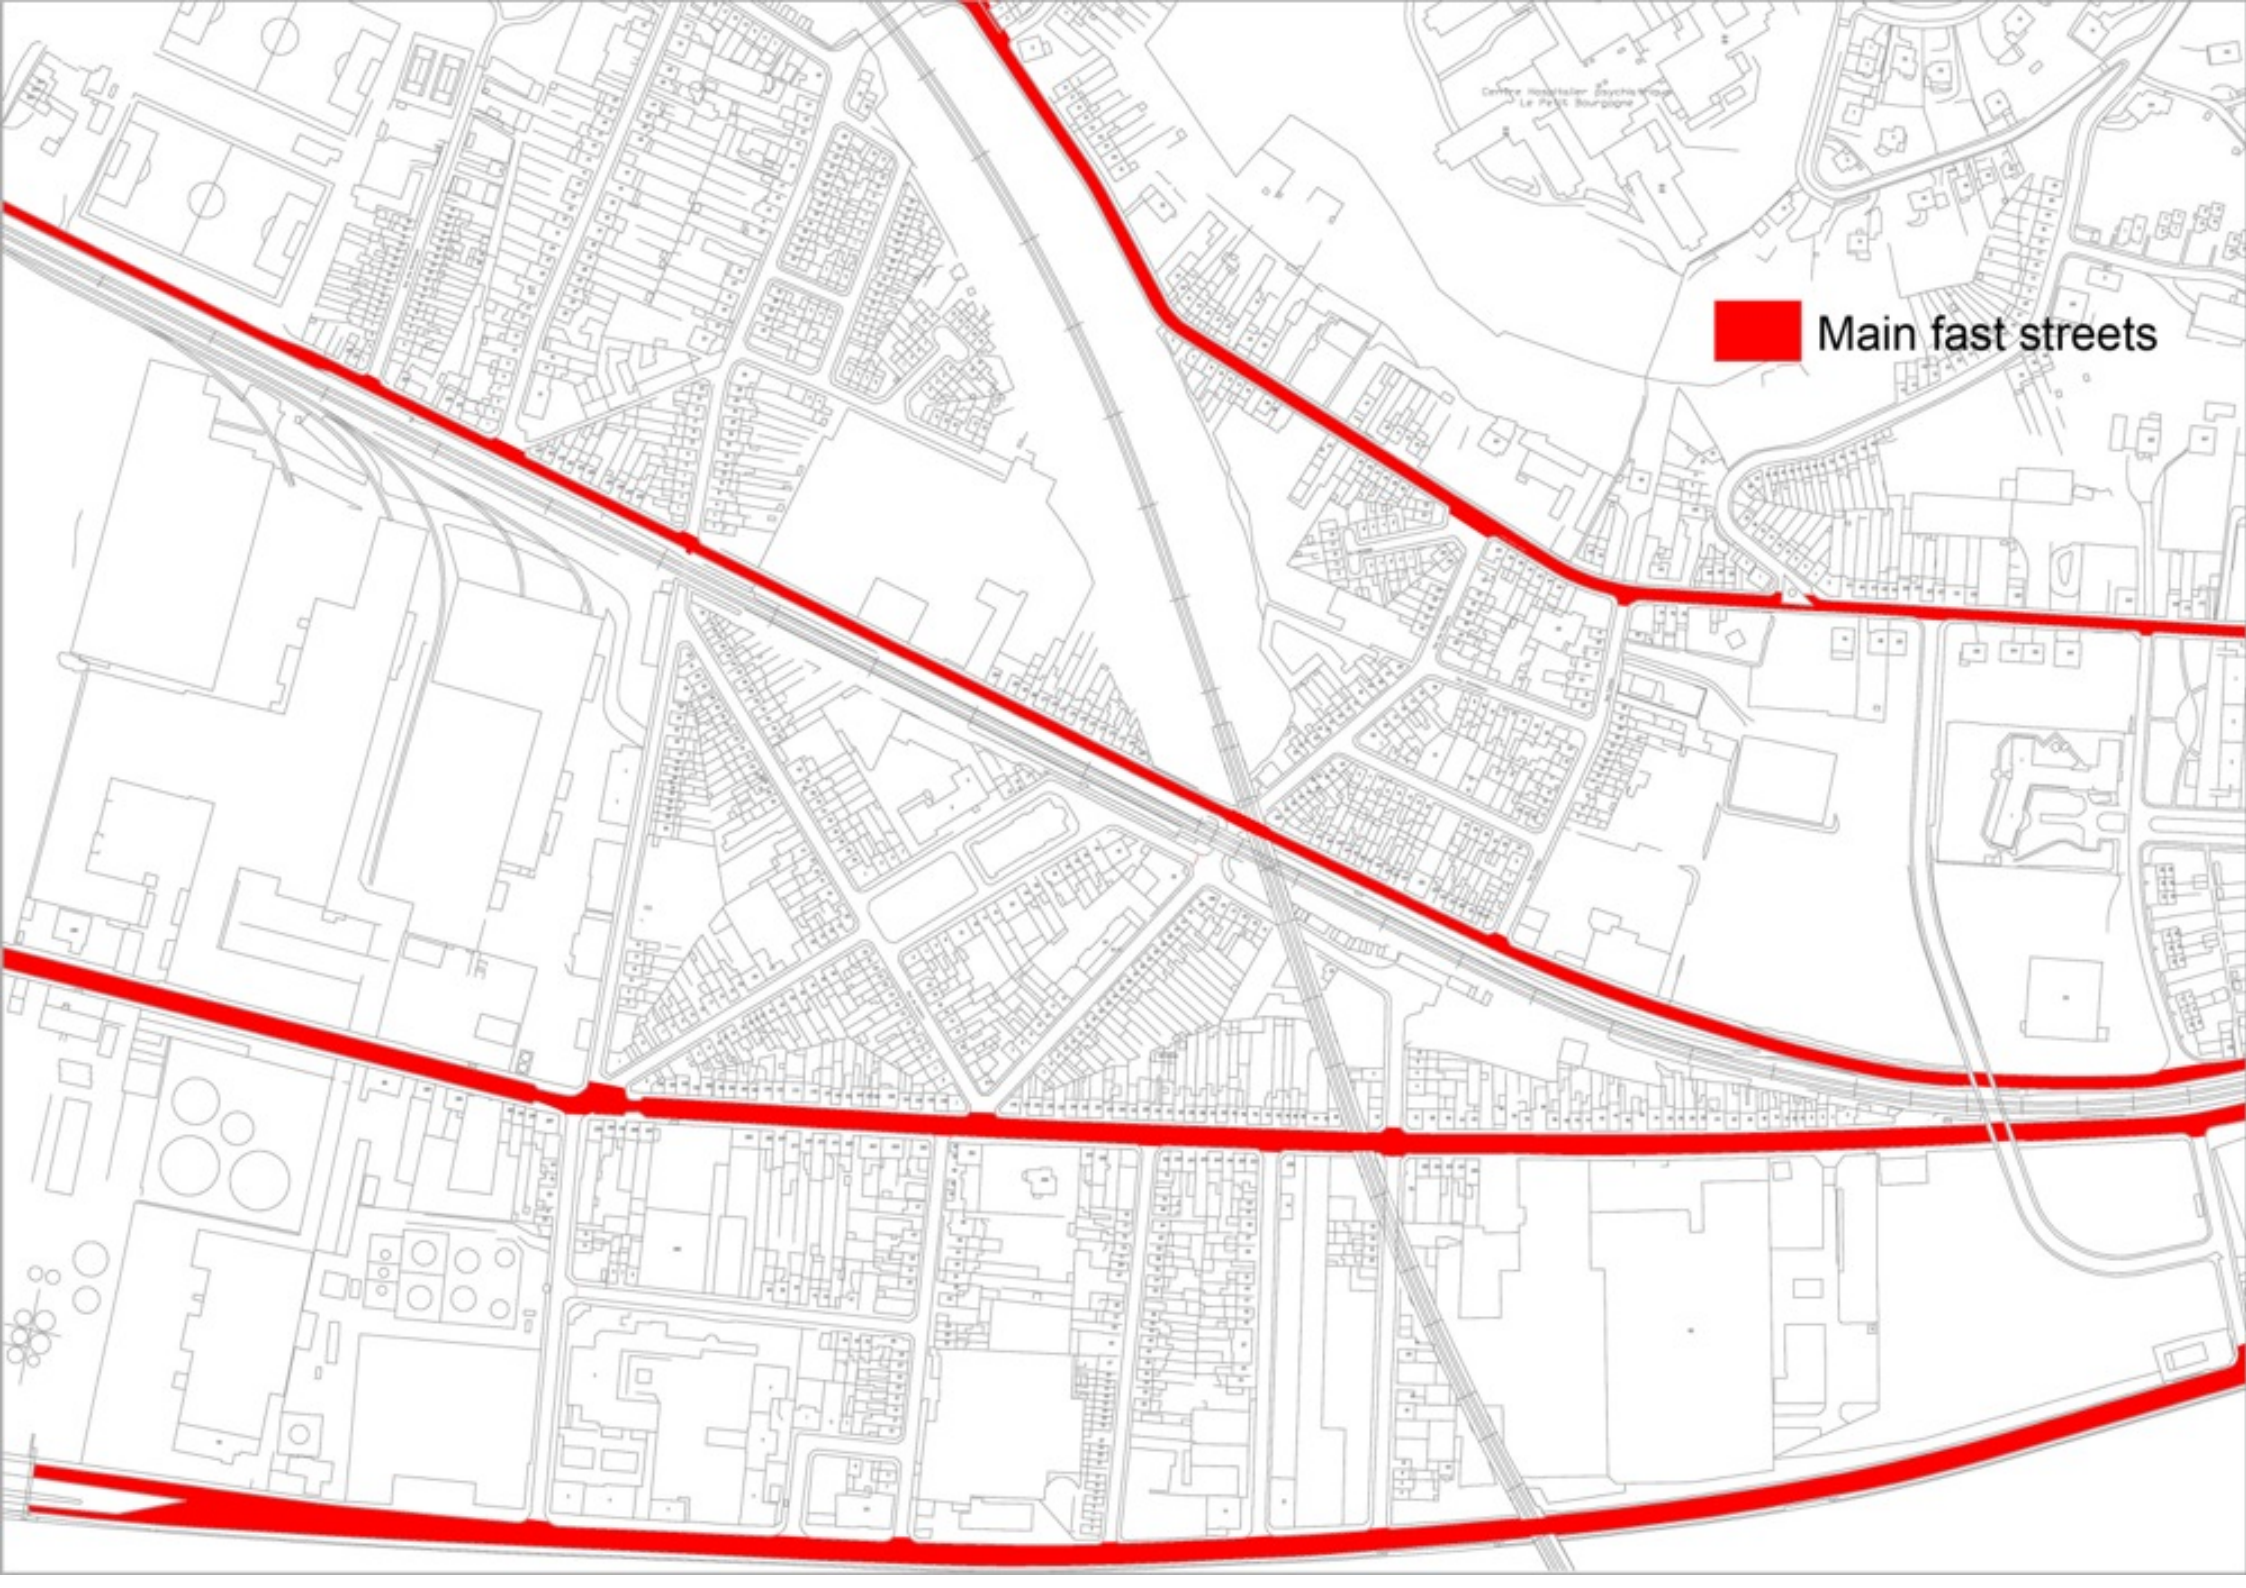

Good CRI

Sodium- Bad CRI

The Problem: no face recognition

3 types of streets

-Main fast street-Wide-Big (characters) define-----different solution

-High Density street- small- narrow

-Mixed density street- Public Utility + Housing....

 Main fast streets

Centre Hospitalier Européen
Le Petit Bourgois

High density streets

Centre municipal d'activités
Le Petit Bourgeois

 Mixed density streets

Step 1 - 2012-2015 - improving high density streets lights