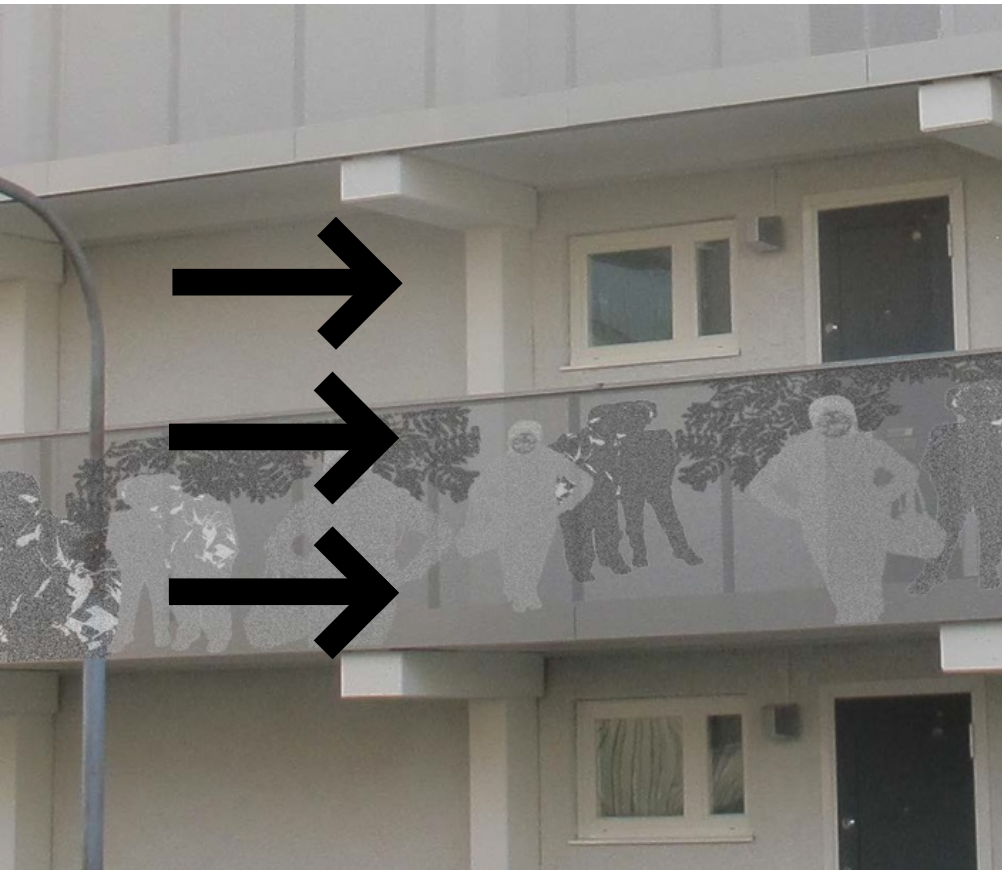

hjulsta by night: **GLARY**

**WELCOME *HOME***

when we go home at night, the "loftgangs" are too dark

"home" is my room, where I have my things, my planes, my posters

we spend a lot of time playing outside, but now the playgrounds are not lighted anymore

the courtyard is not lighted

**WELCOME HOME**

the courtyard: A SHARED SPACE

WELCOME *HOME*

CONCEPT

bring the

INSIDE OUTSIDE

WELCOME *HOME*

let's share space!

THE OUTSIDE LIVINGROOM

WELCOME *HOME*

lights in:

**BREAK THE BARRIER**

try the **TRANSPARENT FACADE**

**WELCOME *HOME***

lights down